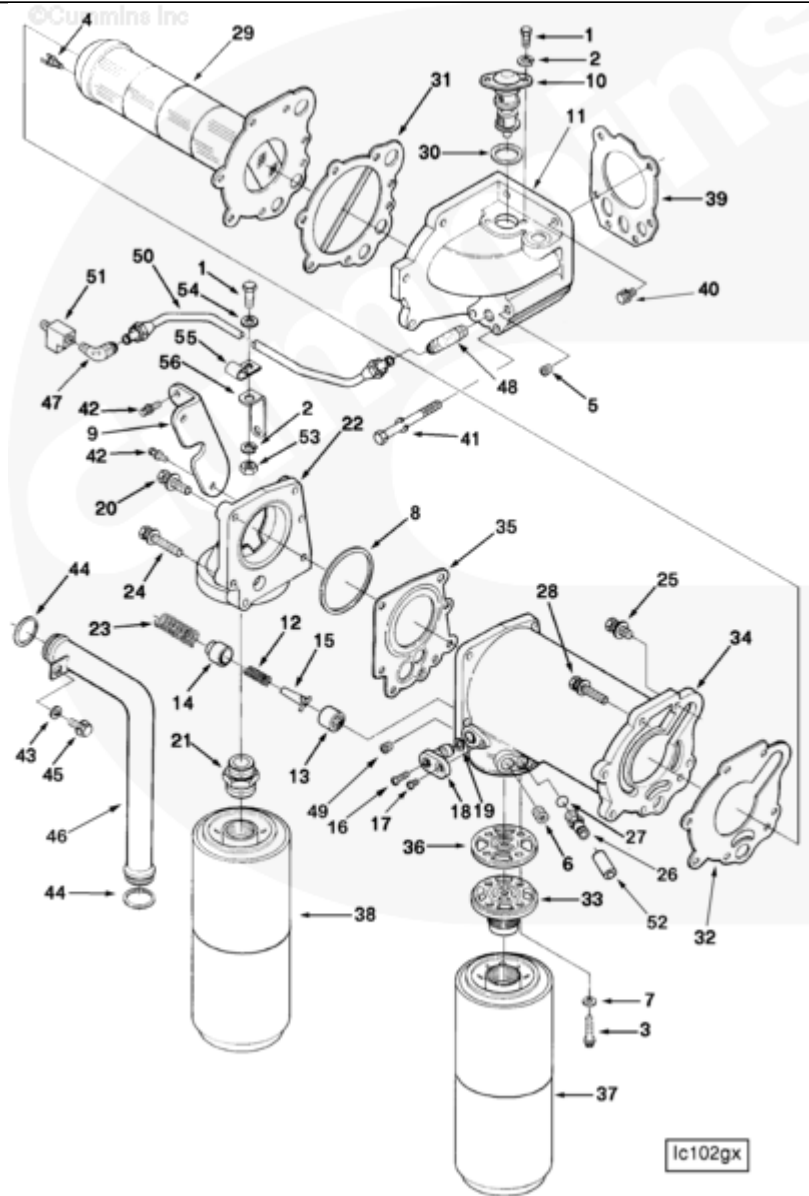

Parts Catalog - Option Detail

Electronic Parts Catalog - Option Detail				
Option	Group	Graphic	Film Card	Date
LF1089	07.05	lc102gx	F	15-JAN-96
Engines	NH/NT 855, NT495, NT743, NTA855 N106